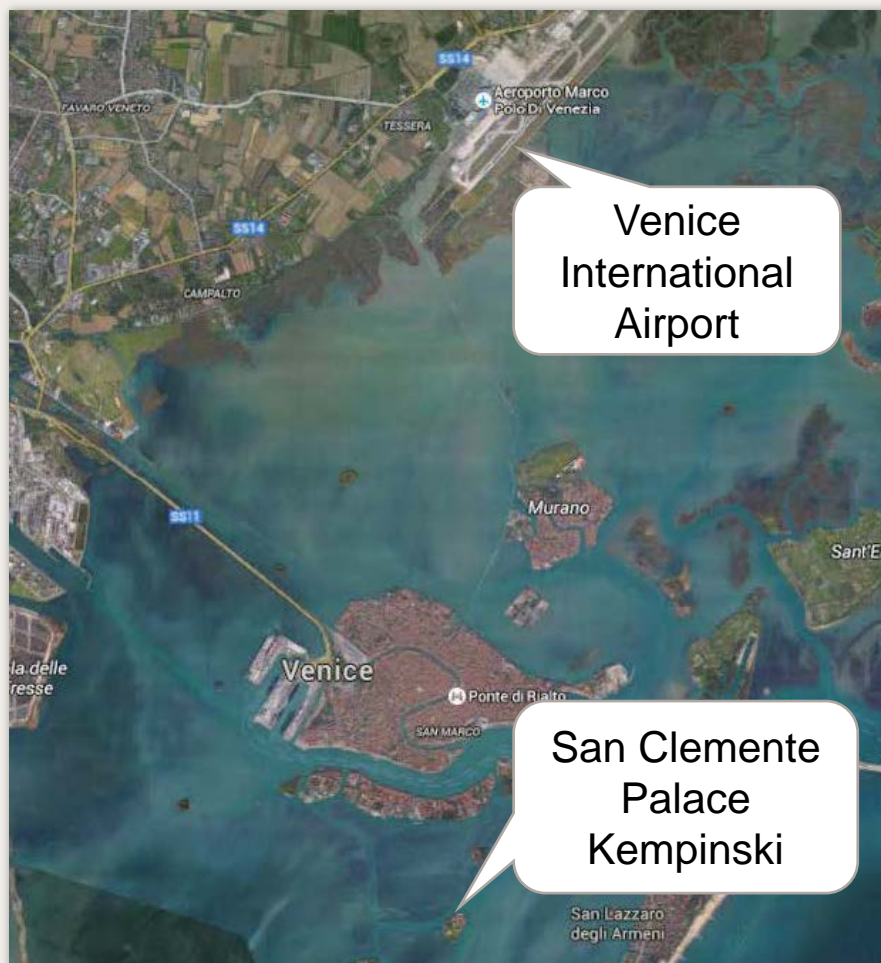

DISCOVER SAN CLEMENTE PALACE KEMPINSKI VENICE

BENVENUTI AL SAN CLEMENTE PALACE KEMPINSKI

Location

San Clemente Island cannot be reached by public transportation; only the hotel's private boats and the water taxi services may access this outstanding Venetian retreat.

Distance from Venice and Airport:

10 minutes from St. Mark's Square

20 minutes from the Railway Station

30 minutes from the Venice International Airport