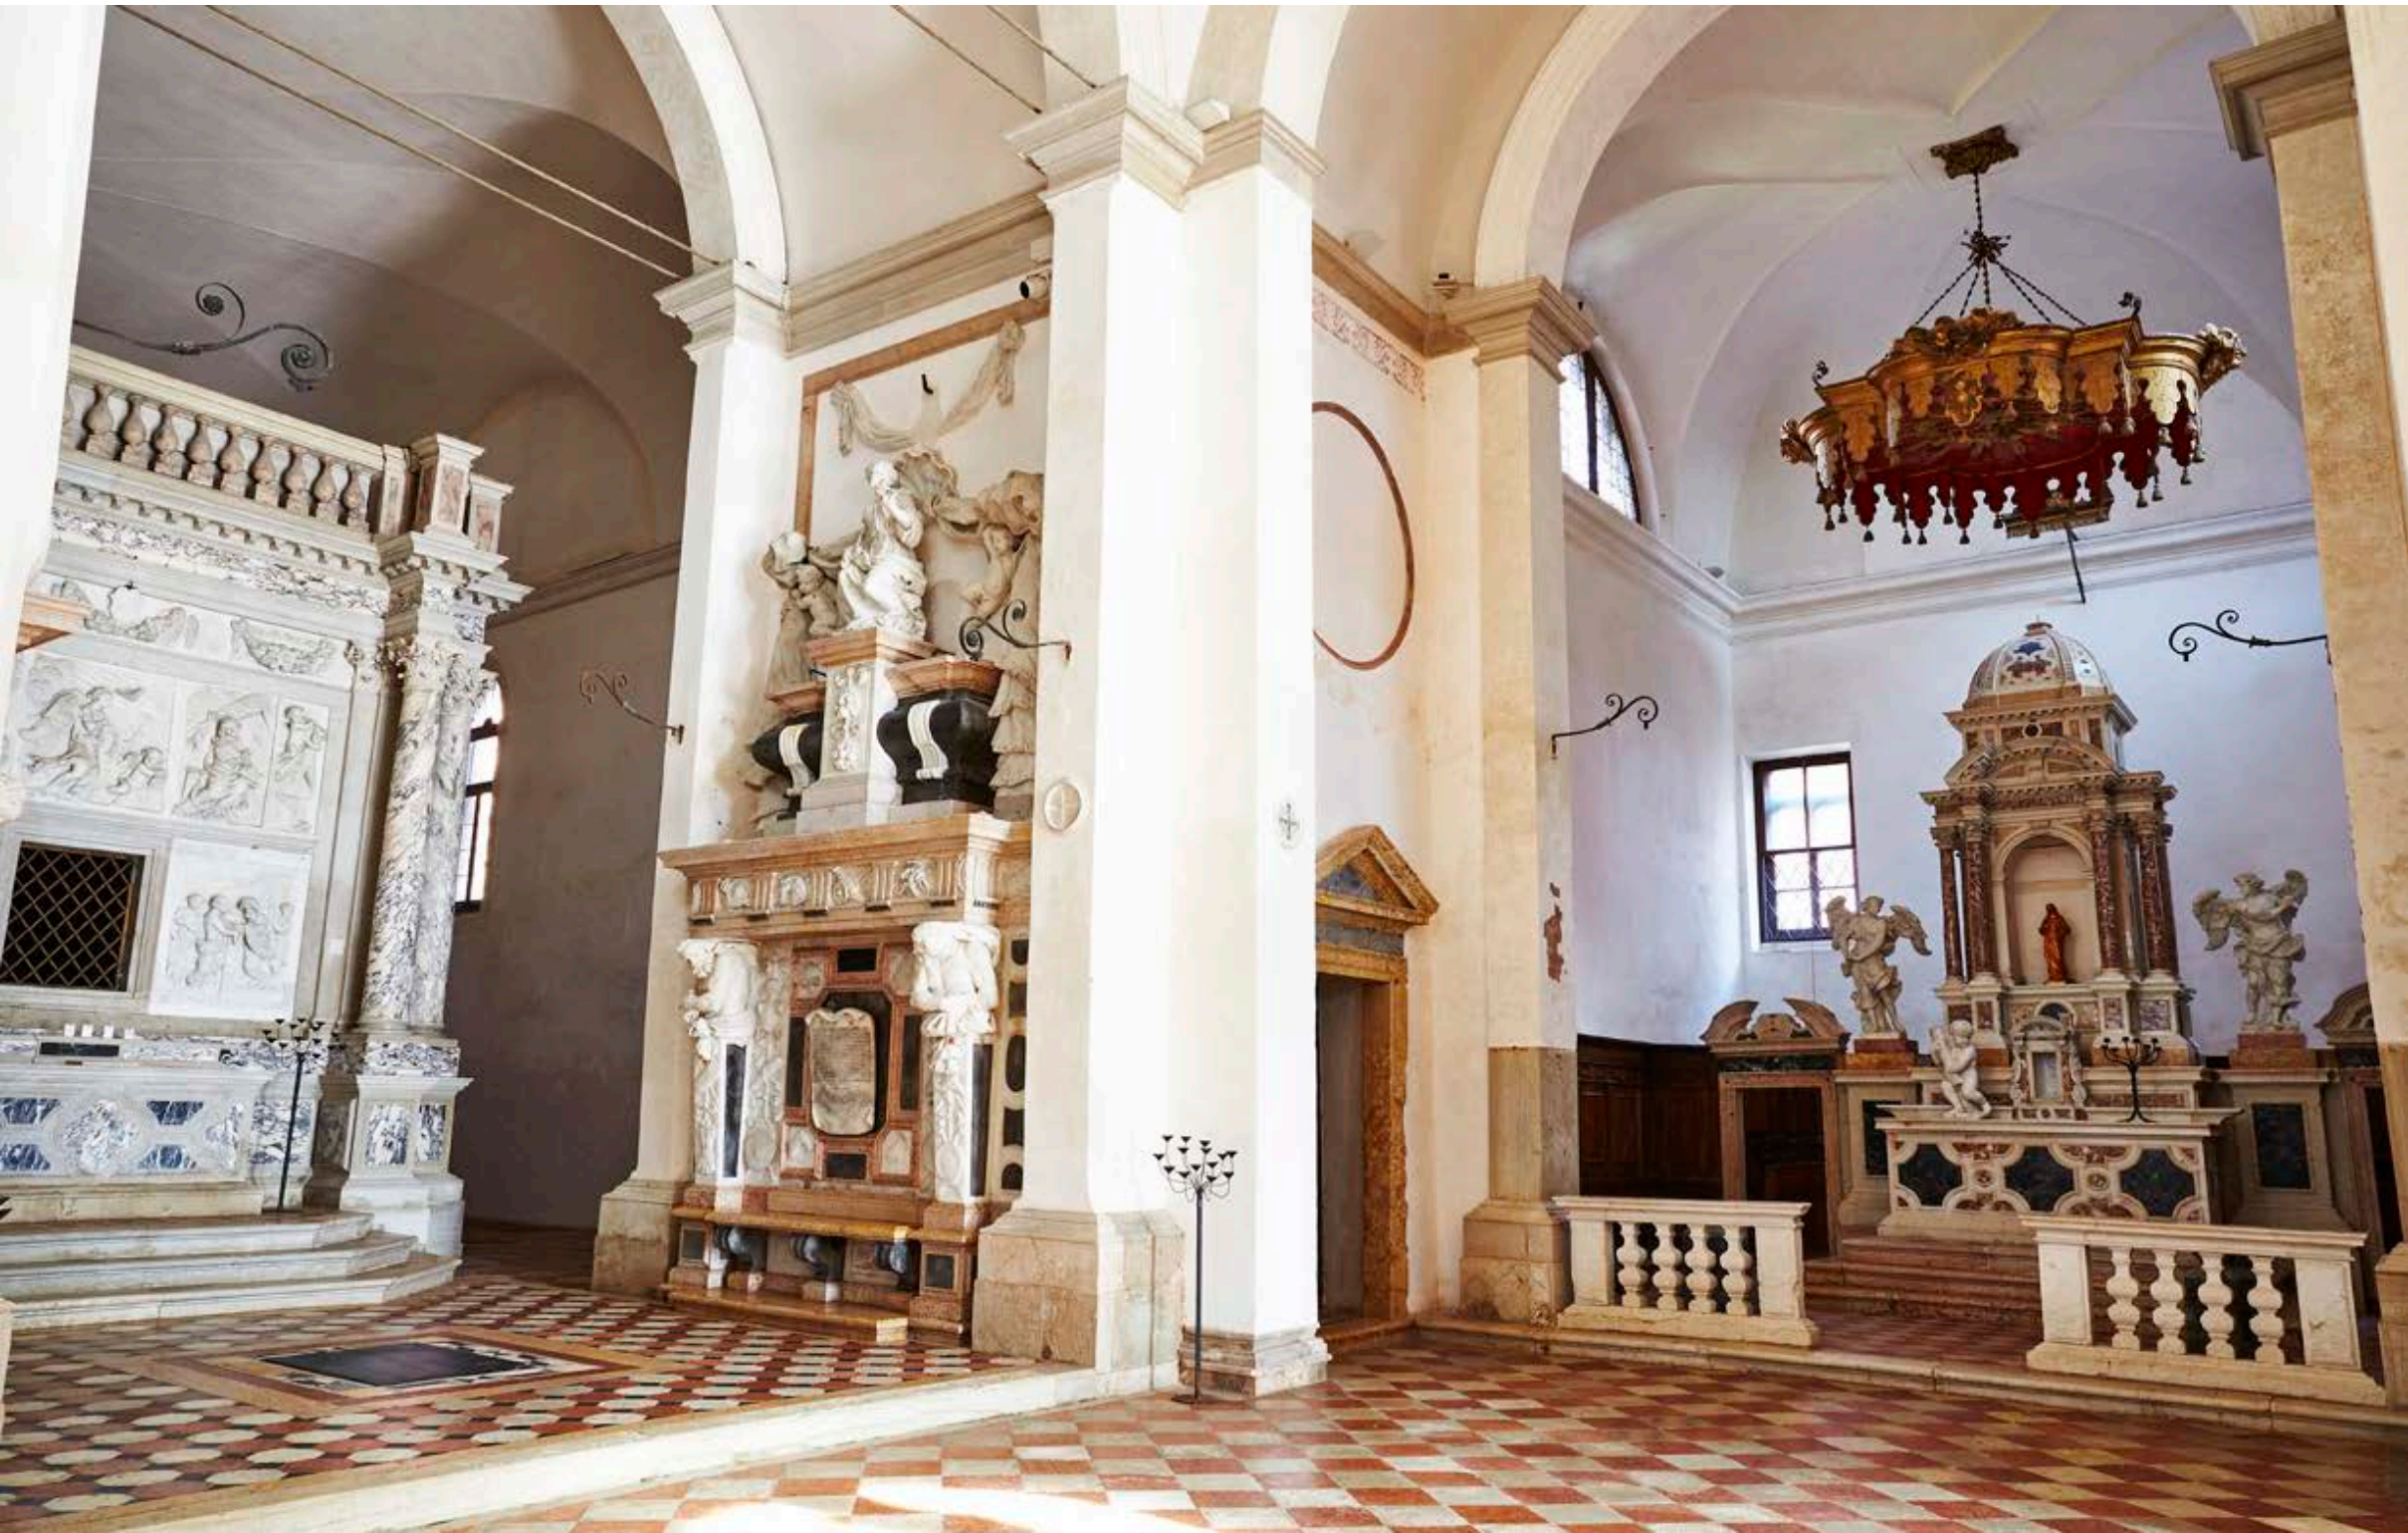

Family

6. SAN CLEMENTE CHURCH

Discover the 12th century-old Romanesque church and its beautiful paintings

San Clemente Palace
Kempinski
VENICE

DISCOVER SAN CLEMENTE PALACE KEMPINSKI VENICE
SAN CLEMENTE CHURCH

*A 12th century Romanesque
church on your private island...*

DISCOVER SAN CLEMENTE PALACE KEMPINSKI VENICE
SAN CLEMENTE CHURCH

San Clemente Palace
Kempinski

VENICE

San Clemente Palace
Kempinski

VENICE

DISCOVER SAN CLEMENTE PALACE KEMPINSKI VENICE
SAN CLEMENTE CHURCH

DISCOVER SAN CLEMENTE PALACE KEMPINSKI VENICE
SAN CLEMENTE CHURCH

San Clemente Palace
Kempinski
VENICE

DISCOVER SAN CLEMENTE PALACE KEMPINSKI VENICE
SAN CLEMENTE CHURCH

San Clemente Palace
Kempinski
VENICE