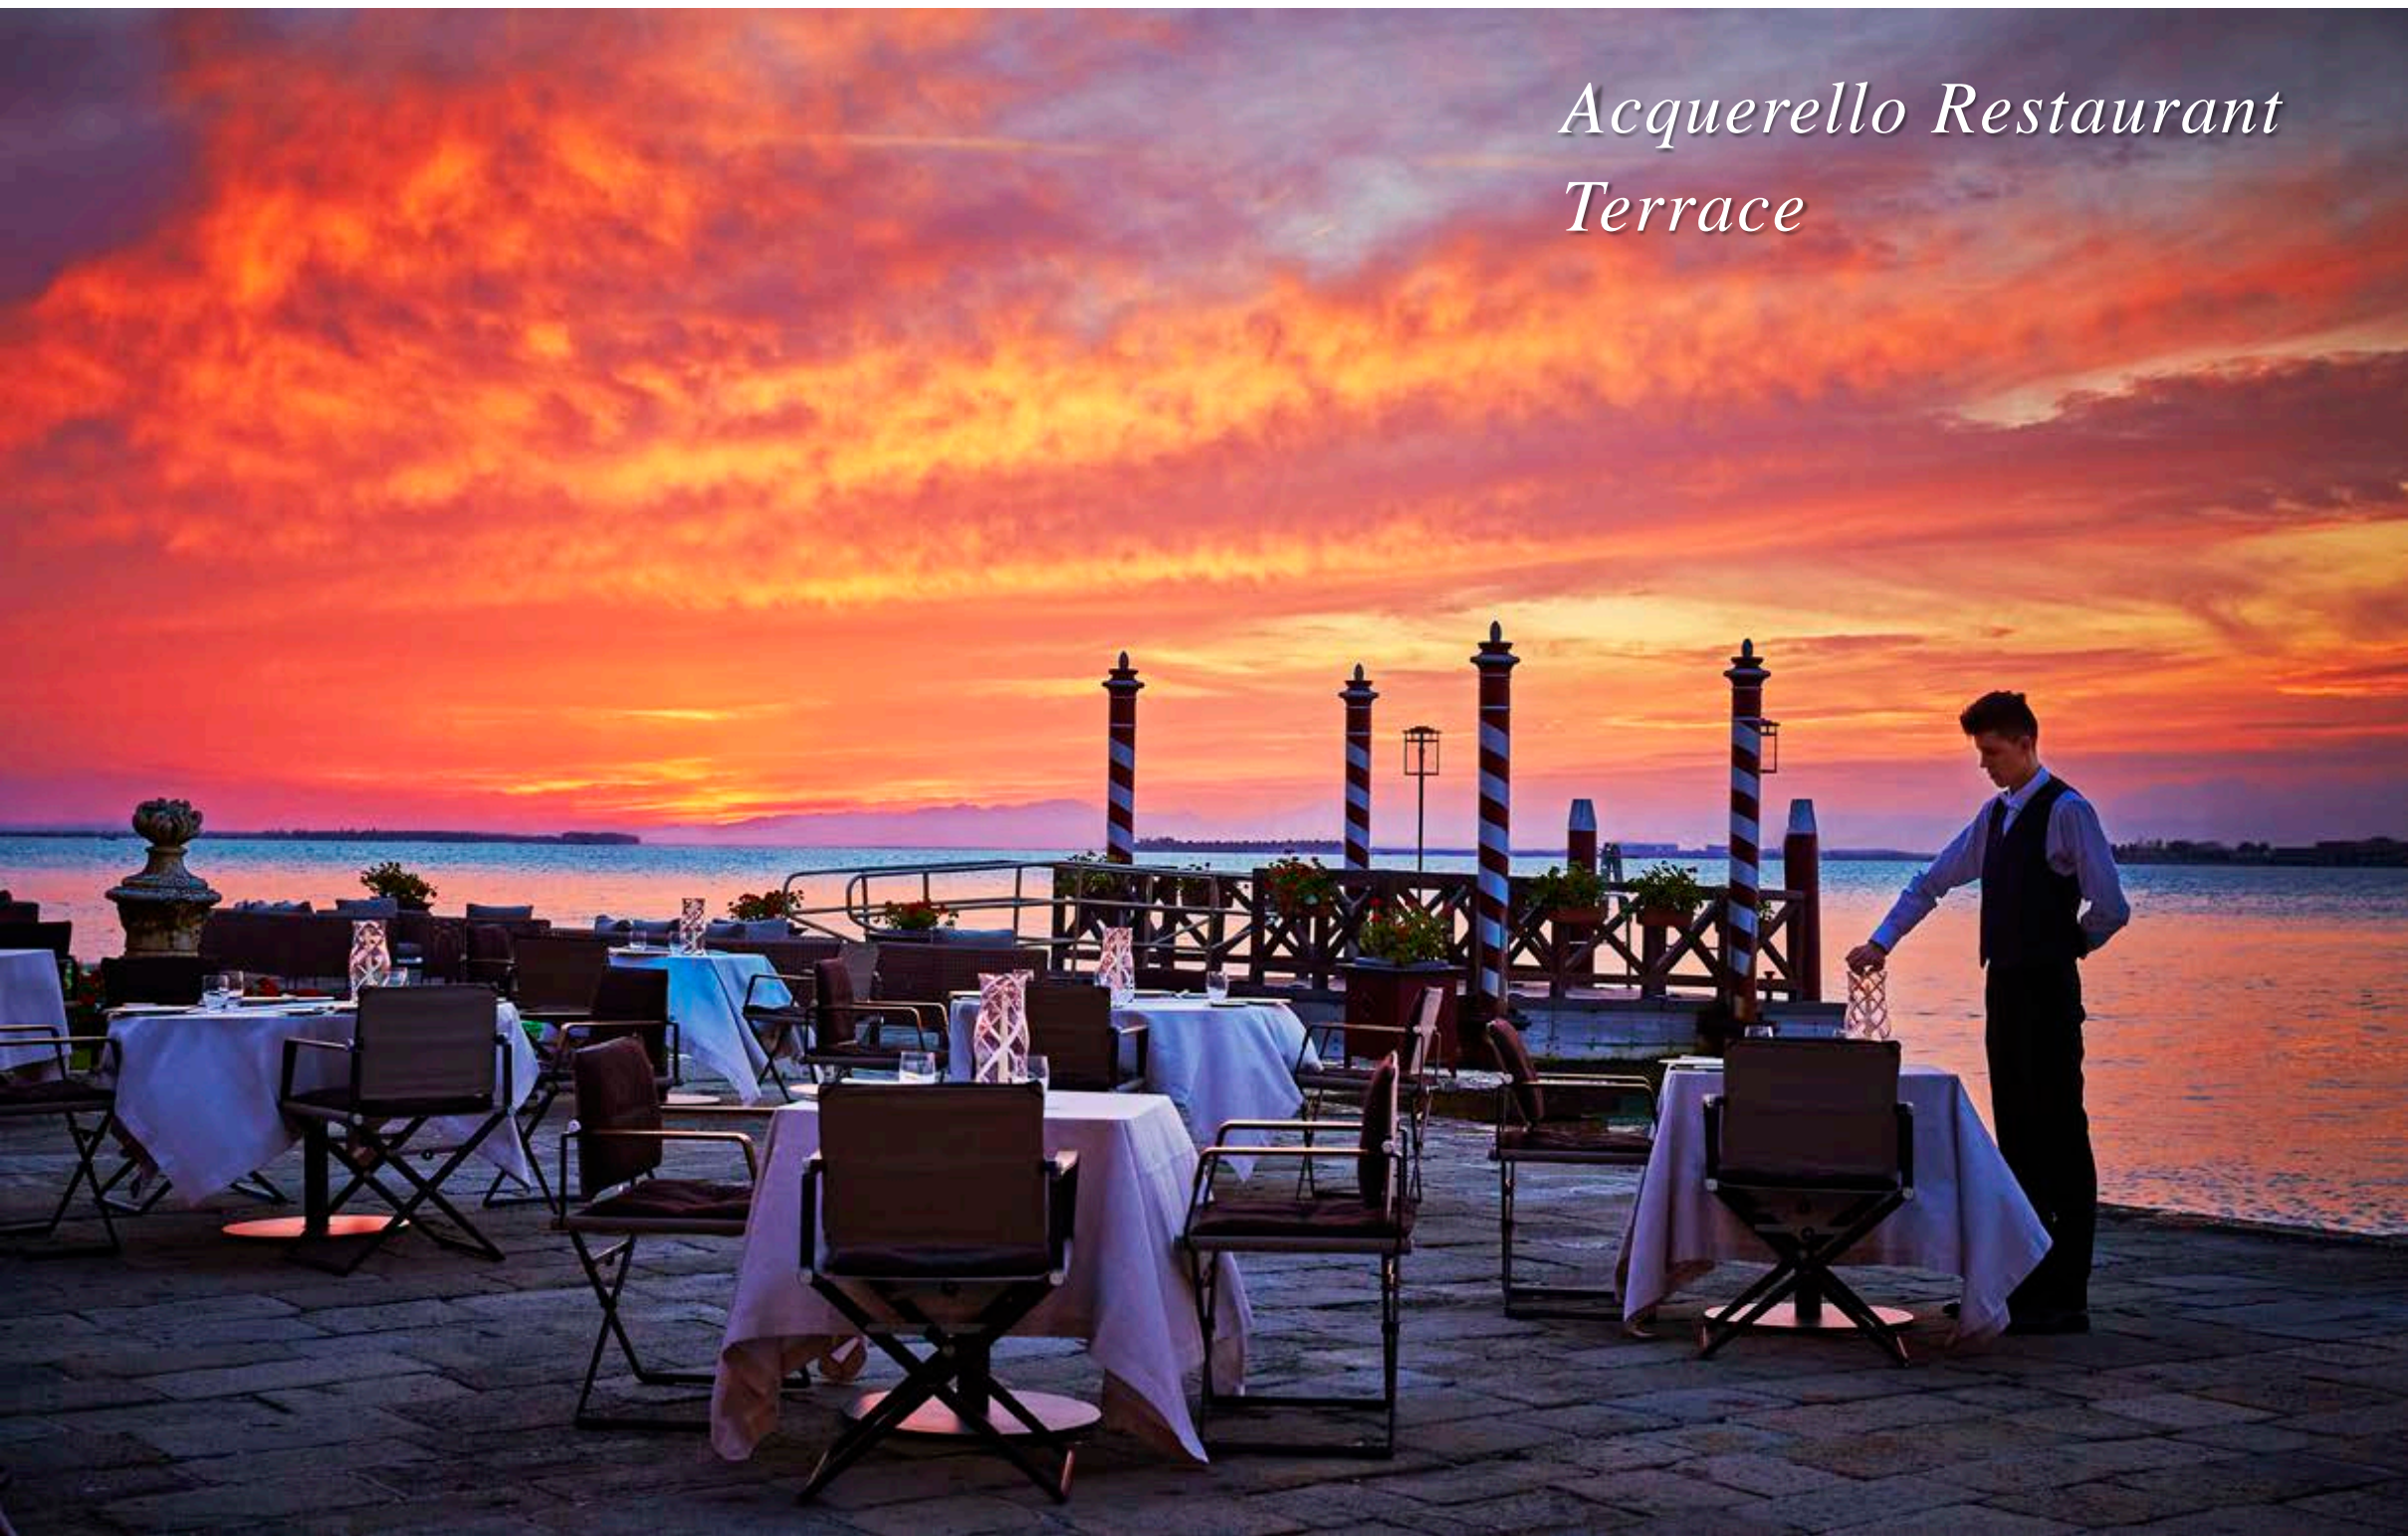

Acquerello Restaurant

DISCOVER SAN CLEMENTE PALACE KEMPINSKI VENICE
RESTAURANTS & BARS

San Clemente Palace
Kempinski

VENICE

*Acquerello Restaurant
Terrace*

San Clemente Palace
Kempinski
VENICE

DISCOVER SAN CLEMENTE PALACE KEMPINSKI VENICE RESTAURANTS & BARS