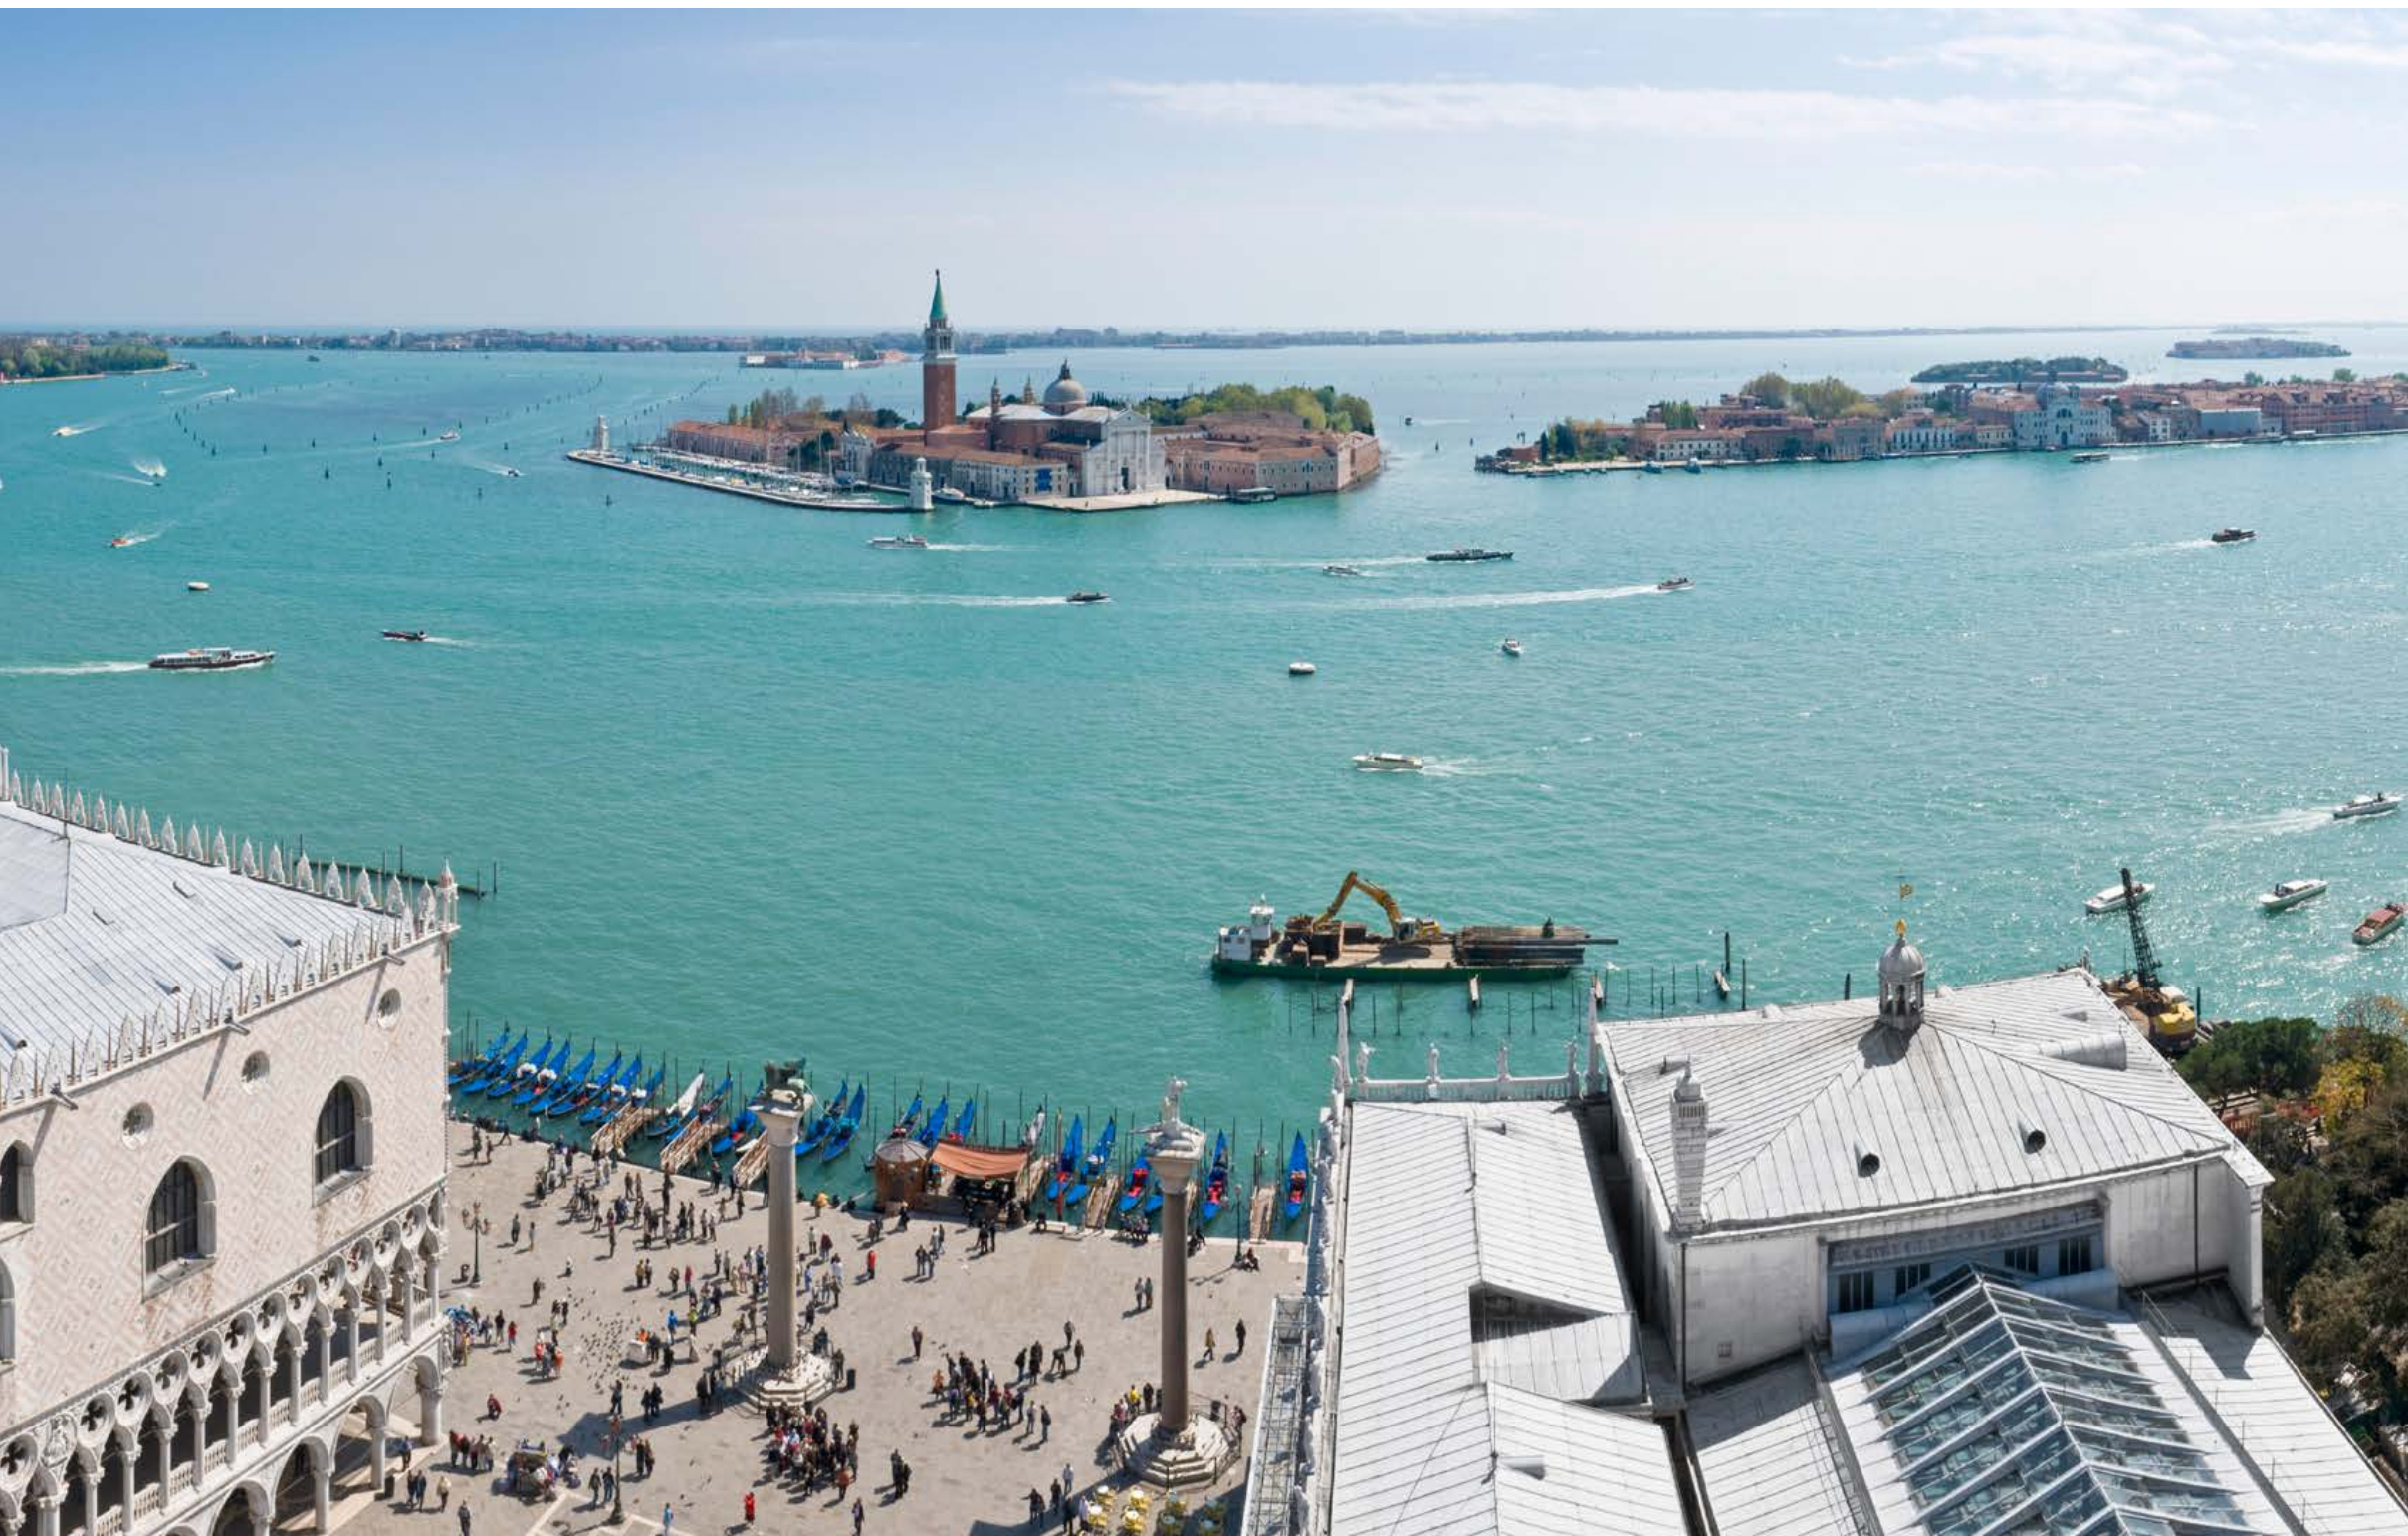

DISCOVER SAN CLEMENTE PALACE KEMPINSKI VENICE
VENICE, CITY OF ROMANCE

San Clemente Palace
Kempinski

VENICE